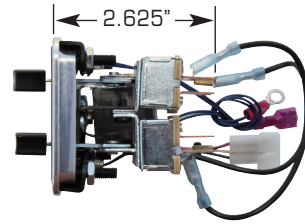

**49110-SHQ** 4-Lever Fingertip Panel  
4.63" wide x 2.44" tall x 2.625" deep.  
Internally lighted.

**49110-SVQ** 4-Lever Vertical Fingertip Panel  
2.44" wide x 4.63" tall x 2.625" deep.  
Internally lighted.

**49200-RHA** Gen II 4-Knob Under Dash Pod  
(For Gen II systems with servo heater valve).  
7.125" wide x 1.875" tall x 2.625" deep.

**49205-RHA** Gen II 4 Knob Under Dash Pod With Louver  
(For Gen II systems with servo heater valve).  
12" wide x 2.375" tall x 2.625" deep.